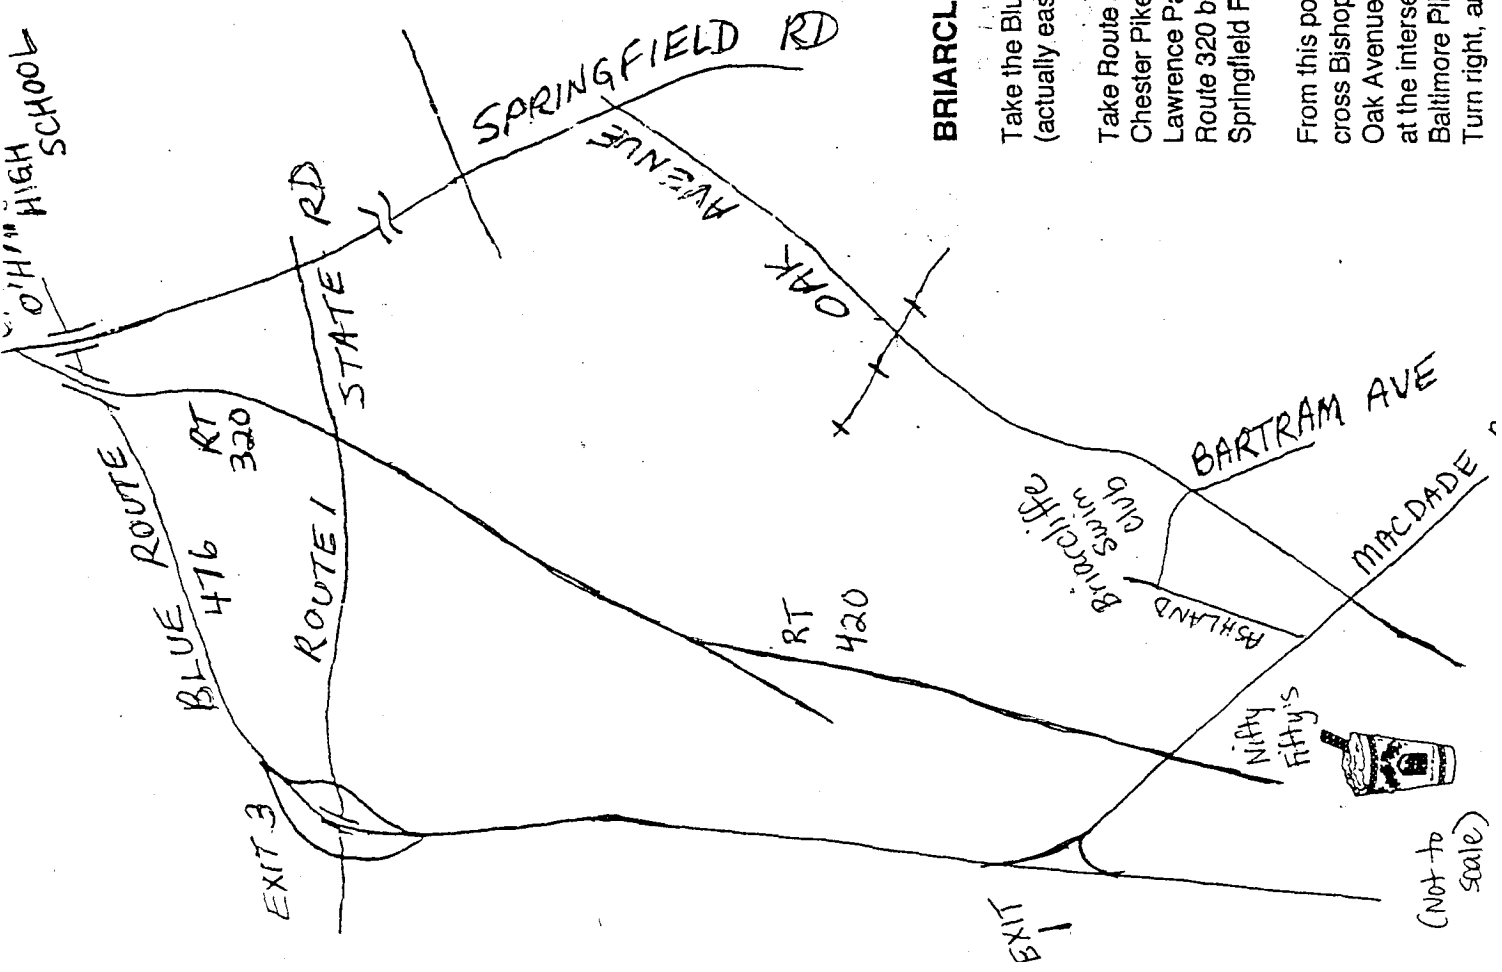

O'HARA HIGH SCHOOL

### BRIARCLIFFE SWIM CLUB 610-534-3815

Take the Blue Route to exit 3. Turn left onto State Road, Route 1, north (actually east). Continue to Springfield Rd. (Gulf station) and make a right.

OR

Take Route 320 south. The road turns right at Marple Rd., crosses West Chester Pike and then turns left at Springfield Road. Continue past Lawrence Park Shopping Center. At Cardinal O'Hara High School, Route 320 bears right, you want to go straight. You are now on Springfield Rd. Continue across State Rd. (Route 1).

From this point travel south on Springfield Rd. for about 2.1 miles, you will cross Bishop Ave. Continue for another .3 of a mile and turn right onto Oak Avenue. (Russell Miller Real Estate is located on the far corner at the intersection of Oak.) Travel on Oak for about .2 miles, cross Baltimore Pike, and continue another 1.1 miles to N. Bartram Avenue. Turn right, and the entrance is on the right.

(Not to scale)